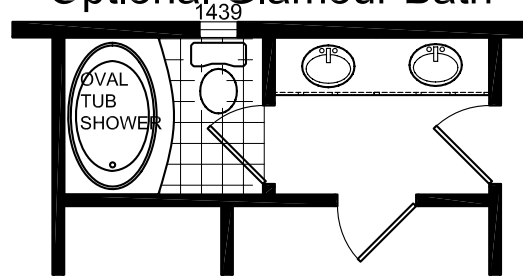

### Optional Glamour Bath

### MODEL 16/17-122

3 BEDROOM, 2 BATH  
 NOMINAL SIZE: 28' x 56'  
 ACTUAL SIZE: 26'-8" x 56'-0"  
 TOTAL AREA: 1493 SQ. FT.

56'